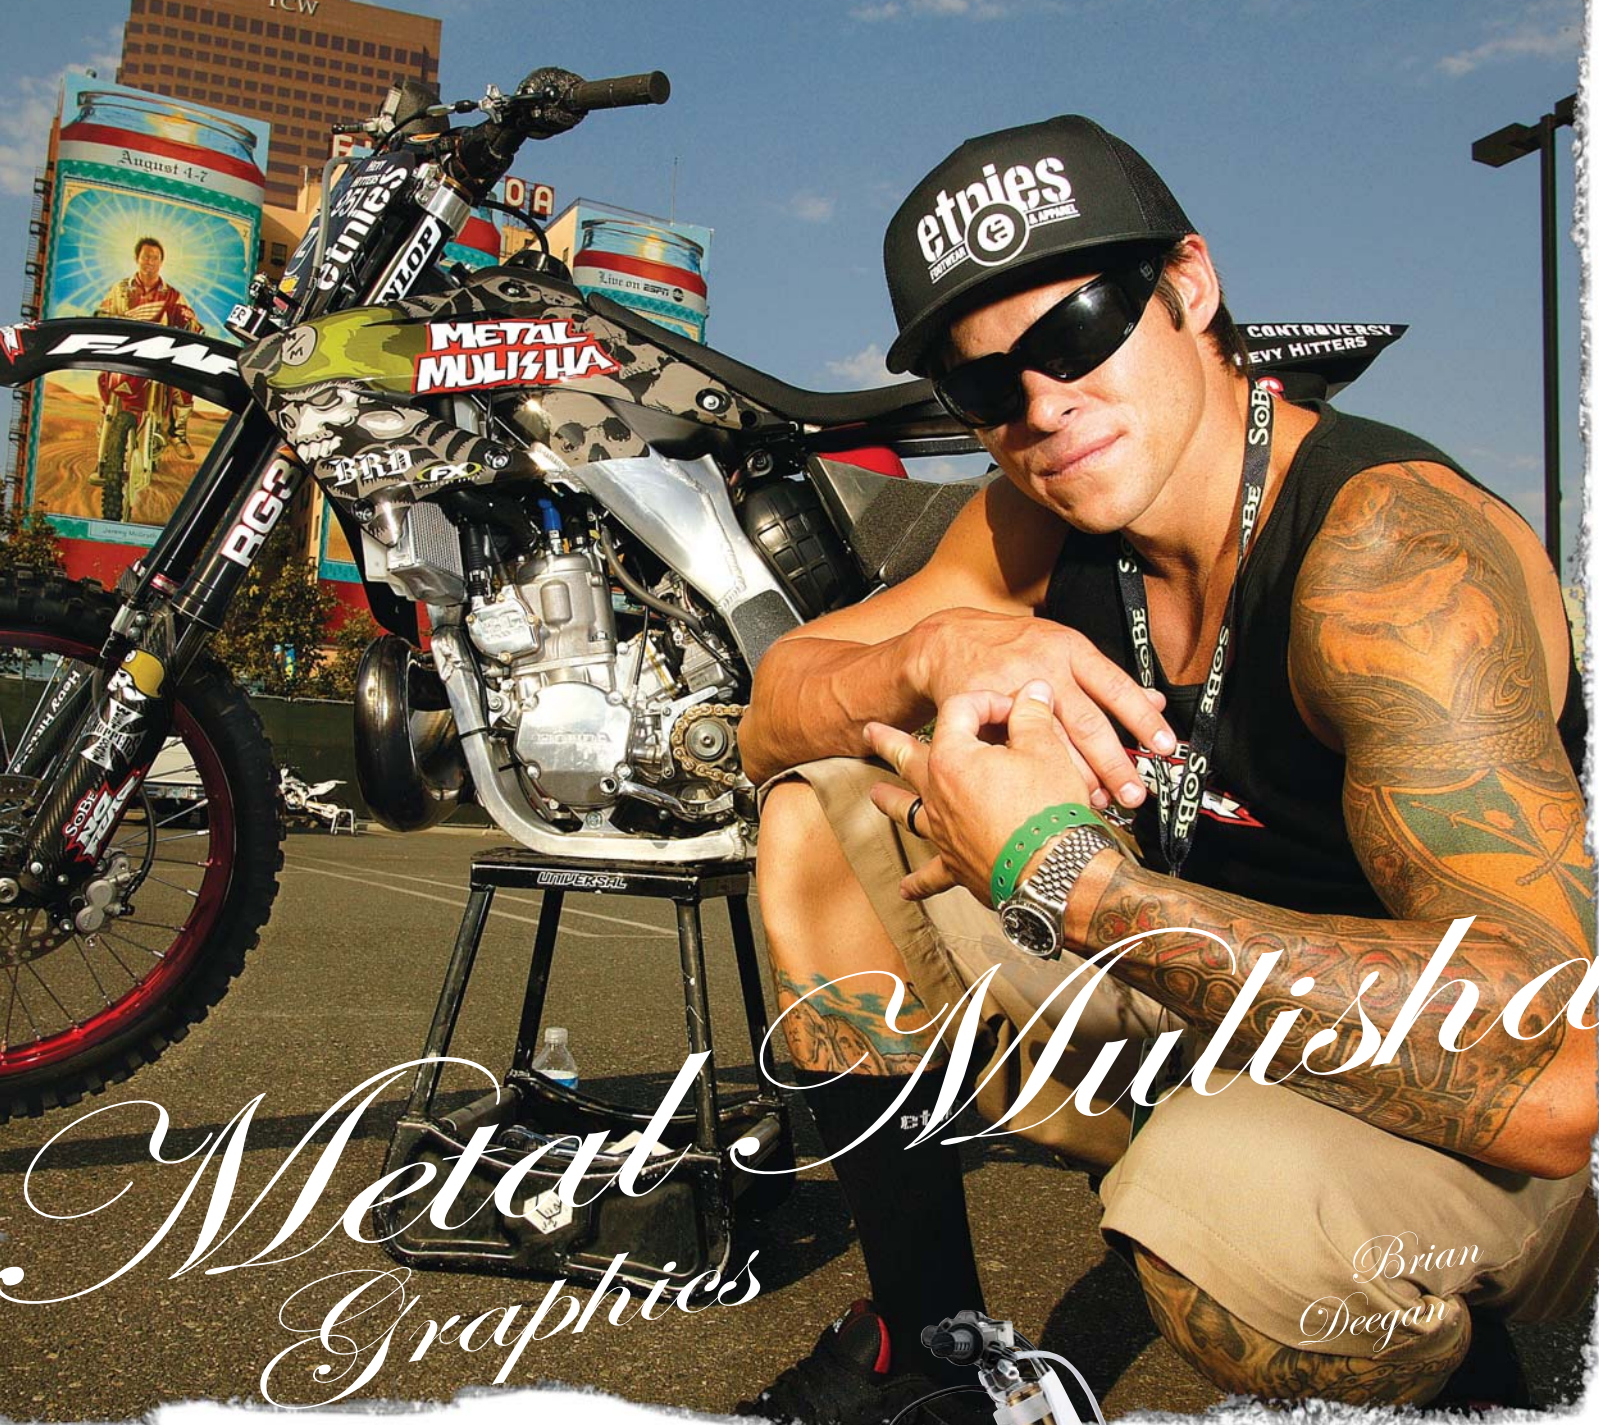

Metal Mulisha
Graphics

*Brian
Deegan*

METAL MULISHA

BIKE	YEAR	GRAPHIC KIT $64.95
CR125/250	00-01	09-11322
CR125/250	02-06	09-11320
CRF250	04-05	09-11324
CRF250	06	09-11325
CRF450	02-04	09-11326
CRF450	05-06	09-11328
SX125-525	05-06	09-11520
RM125/250	01-06	09-11420
RMZ250	04-06	09-11422
RMZ450	05-06	09-11424
KX125/250	03-06	09-11120
KX250F	06	09-11122
KX450F	06	09-11124
YZ125/250	02-06	09-11220
YZ250F/450F	03-05	09-11224
YZ250F/450F	06	09-11222

Kit Includes: Shrouds, tank & airbox
Shown with All-Grip seat cover sold separately.